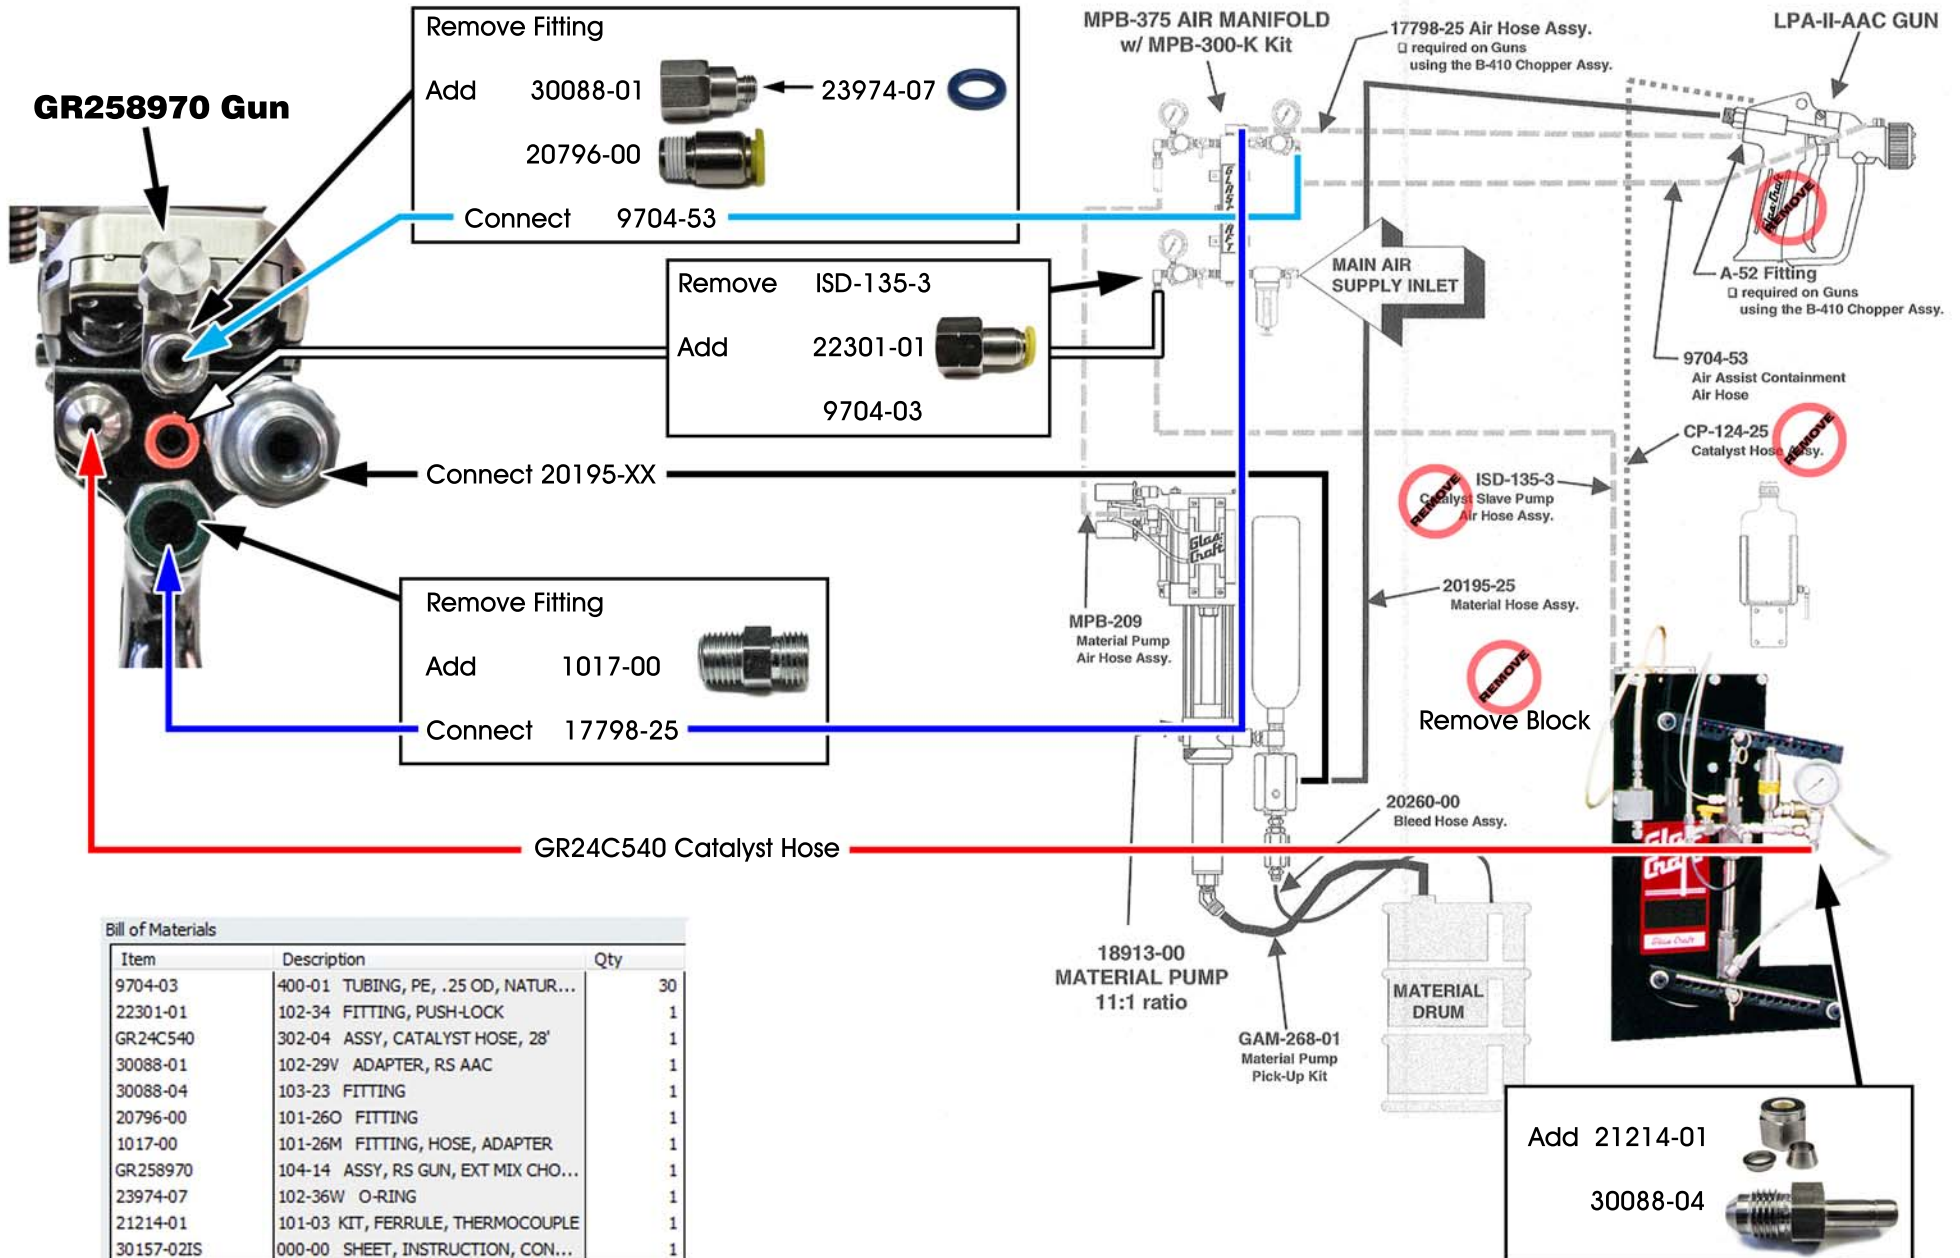

30157-02 LPA2 Chopper - RS Conversion Kit w/ Inner Liner

Bill of Materials

Item	Description	Qty
9704-03	400-01 TUBING, PE, .25 OD, NATUR...	30
22301-01	102-34 FITTING, PUSH-LOCK	1
GR24C540	302-04 ASSY, CATALYST HOSE, 28'	1
30088-01	102-29V ADAPTER, RS AAC	1
30088-04	103-23 FITTING	1
20796-00	101-26O FITTING	1
1017-00	101-26M FITTING, HOSE, ADAPTER	1
GR258970	104-14 ASSY, RS GUN, EXT MIX CHO...	1
23974-07	102-36W O-RING	1
21214-01	101-03 KIT, FERRULE, THERMOCOUPLE	1
30157-02IS	000-00 SHEET, INSTRUCTION, CON...	1