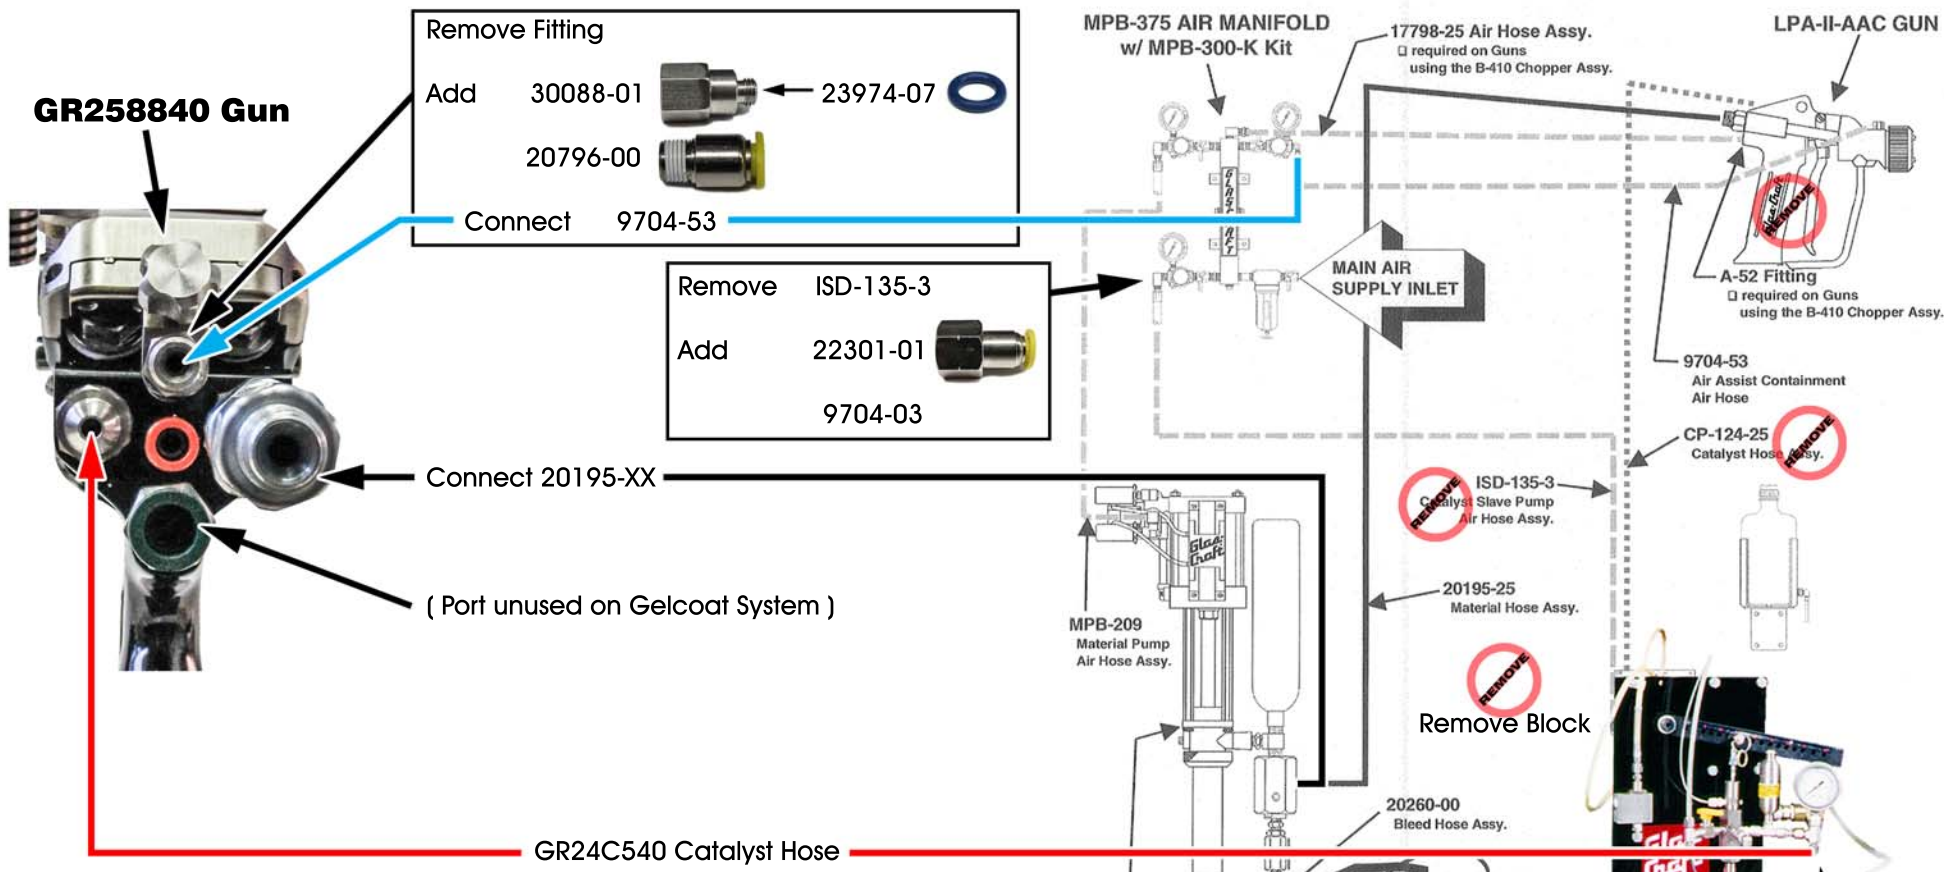

30157-01 LPA2 Gelcoat - RS Conversion Kit w/ Inner Liner

Item	Description	Qty
9704-03	400-01 TUBING, PE, .25 OD, NATUR...	30
22301-01	102-34 FITTING, PUSH-LOCK	1
GR24C540	302-04 ASSY, CATALYST HOSE, 28'	1
30088-01	102-29V ADAPTER, RS AAC	1
30088-04	103-23 FITTING	1
20796-00	101-260 FITTING	1
GR258840	104-05 ASSY, RS GUN, EXT MIX GEL ...	1
23974-07	102-36W O-RING	1
21214-01	101-03 KIT, FERRULE, THERMOCOUPLE	1
30157-01IS	000-00 SHEET, INSTRUCTION, CON...	1