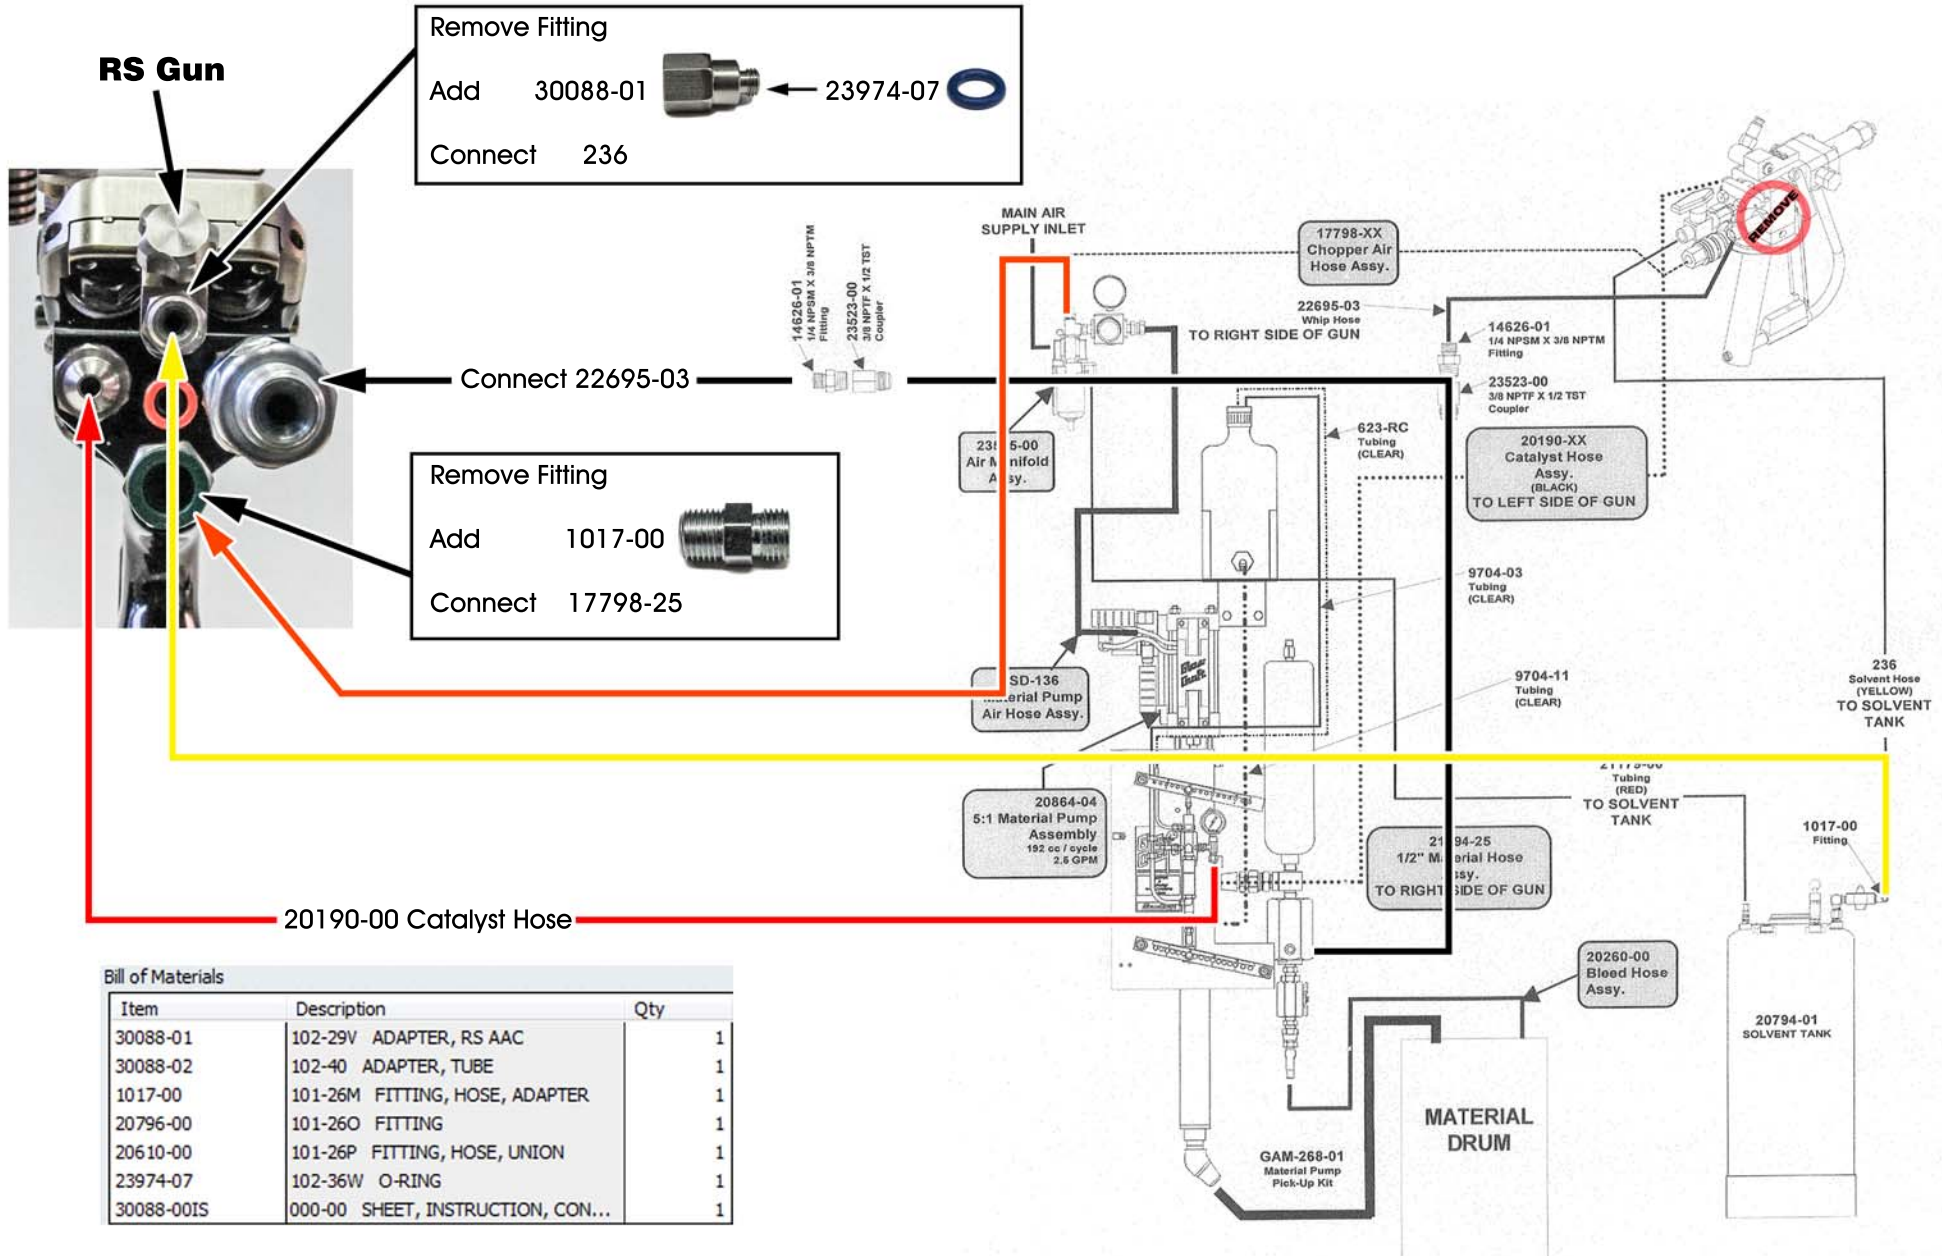

# 30088-00 Indy - RS Conversion Kit

## Internal Mix

Remove Fitting

Add 30088-01  ← 23974-07 

Connect 236

Remove Fitting

Add 1017-00 

Connect 17798-25

Item	Description	Qty
30088-01	102-29V ADAPTER, RS AAC	1
30088-02	102-40 ADAPTER, TUBE	1
1017-00	101-26M FITTING, HOSE, ADAPTER	1
20796-00	101-26O FITTING	1
20610-00	101-26P FITTING, HOSE, UNION	1
23974-07	102-36W O-RING	1
30088-00IS	000-00 SHEET, INSTRUCTION, CON...	1