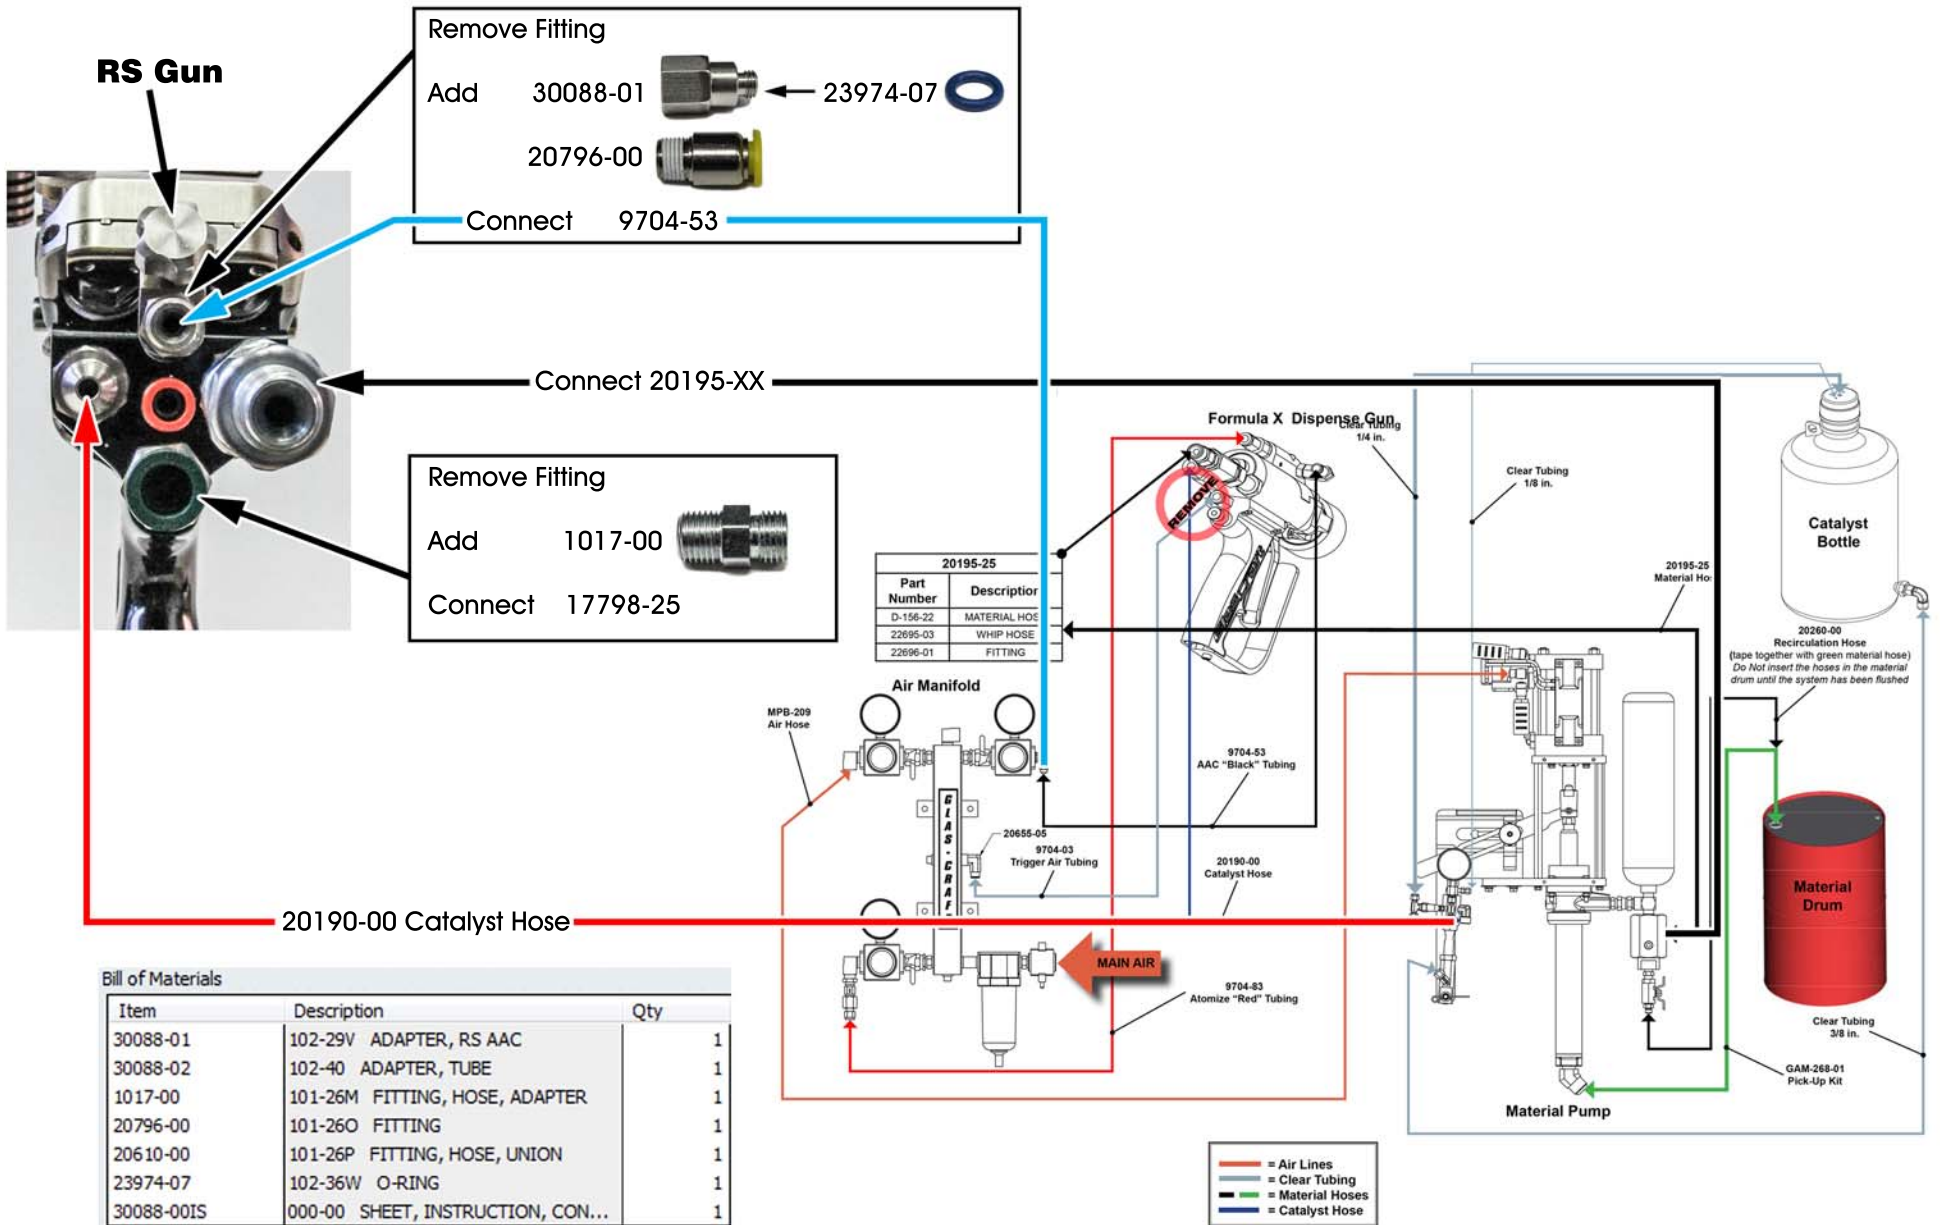

30088-00 Formula X - RS Conversion Kit

Remove Fitting
 Add 30088-01 ← 23974-07
 20796-00
 Connect 9704-53

Remove Fitting
 Add 1017-00
 Connect 17798-25

20195-25	
Part Number	Description
D-156-22	MATERIAL HOSE
22695-03	WHIP HOSE
22696-01	FITTING

Bill of Materials		
Item	Description	Qty
30088-01	102-29V ADAPTER, RS AAC	1
30088-02	102-40 ADAPTER, TUBE	1
1017-00	101-26M FITTING, HOSE, ADAPTER	1
20796-00	101-26O FITTING	1
20610-00	101-26P FITTING, HOSE, UNION	1
23974-07	102-36W O-RING	1
30088-00IS	000-00 SHEET, INSTRUCTION, CON...	1